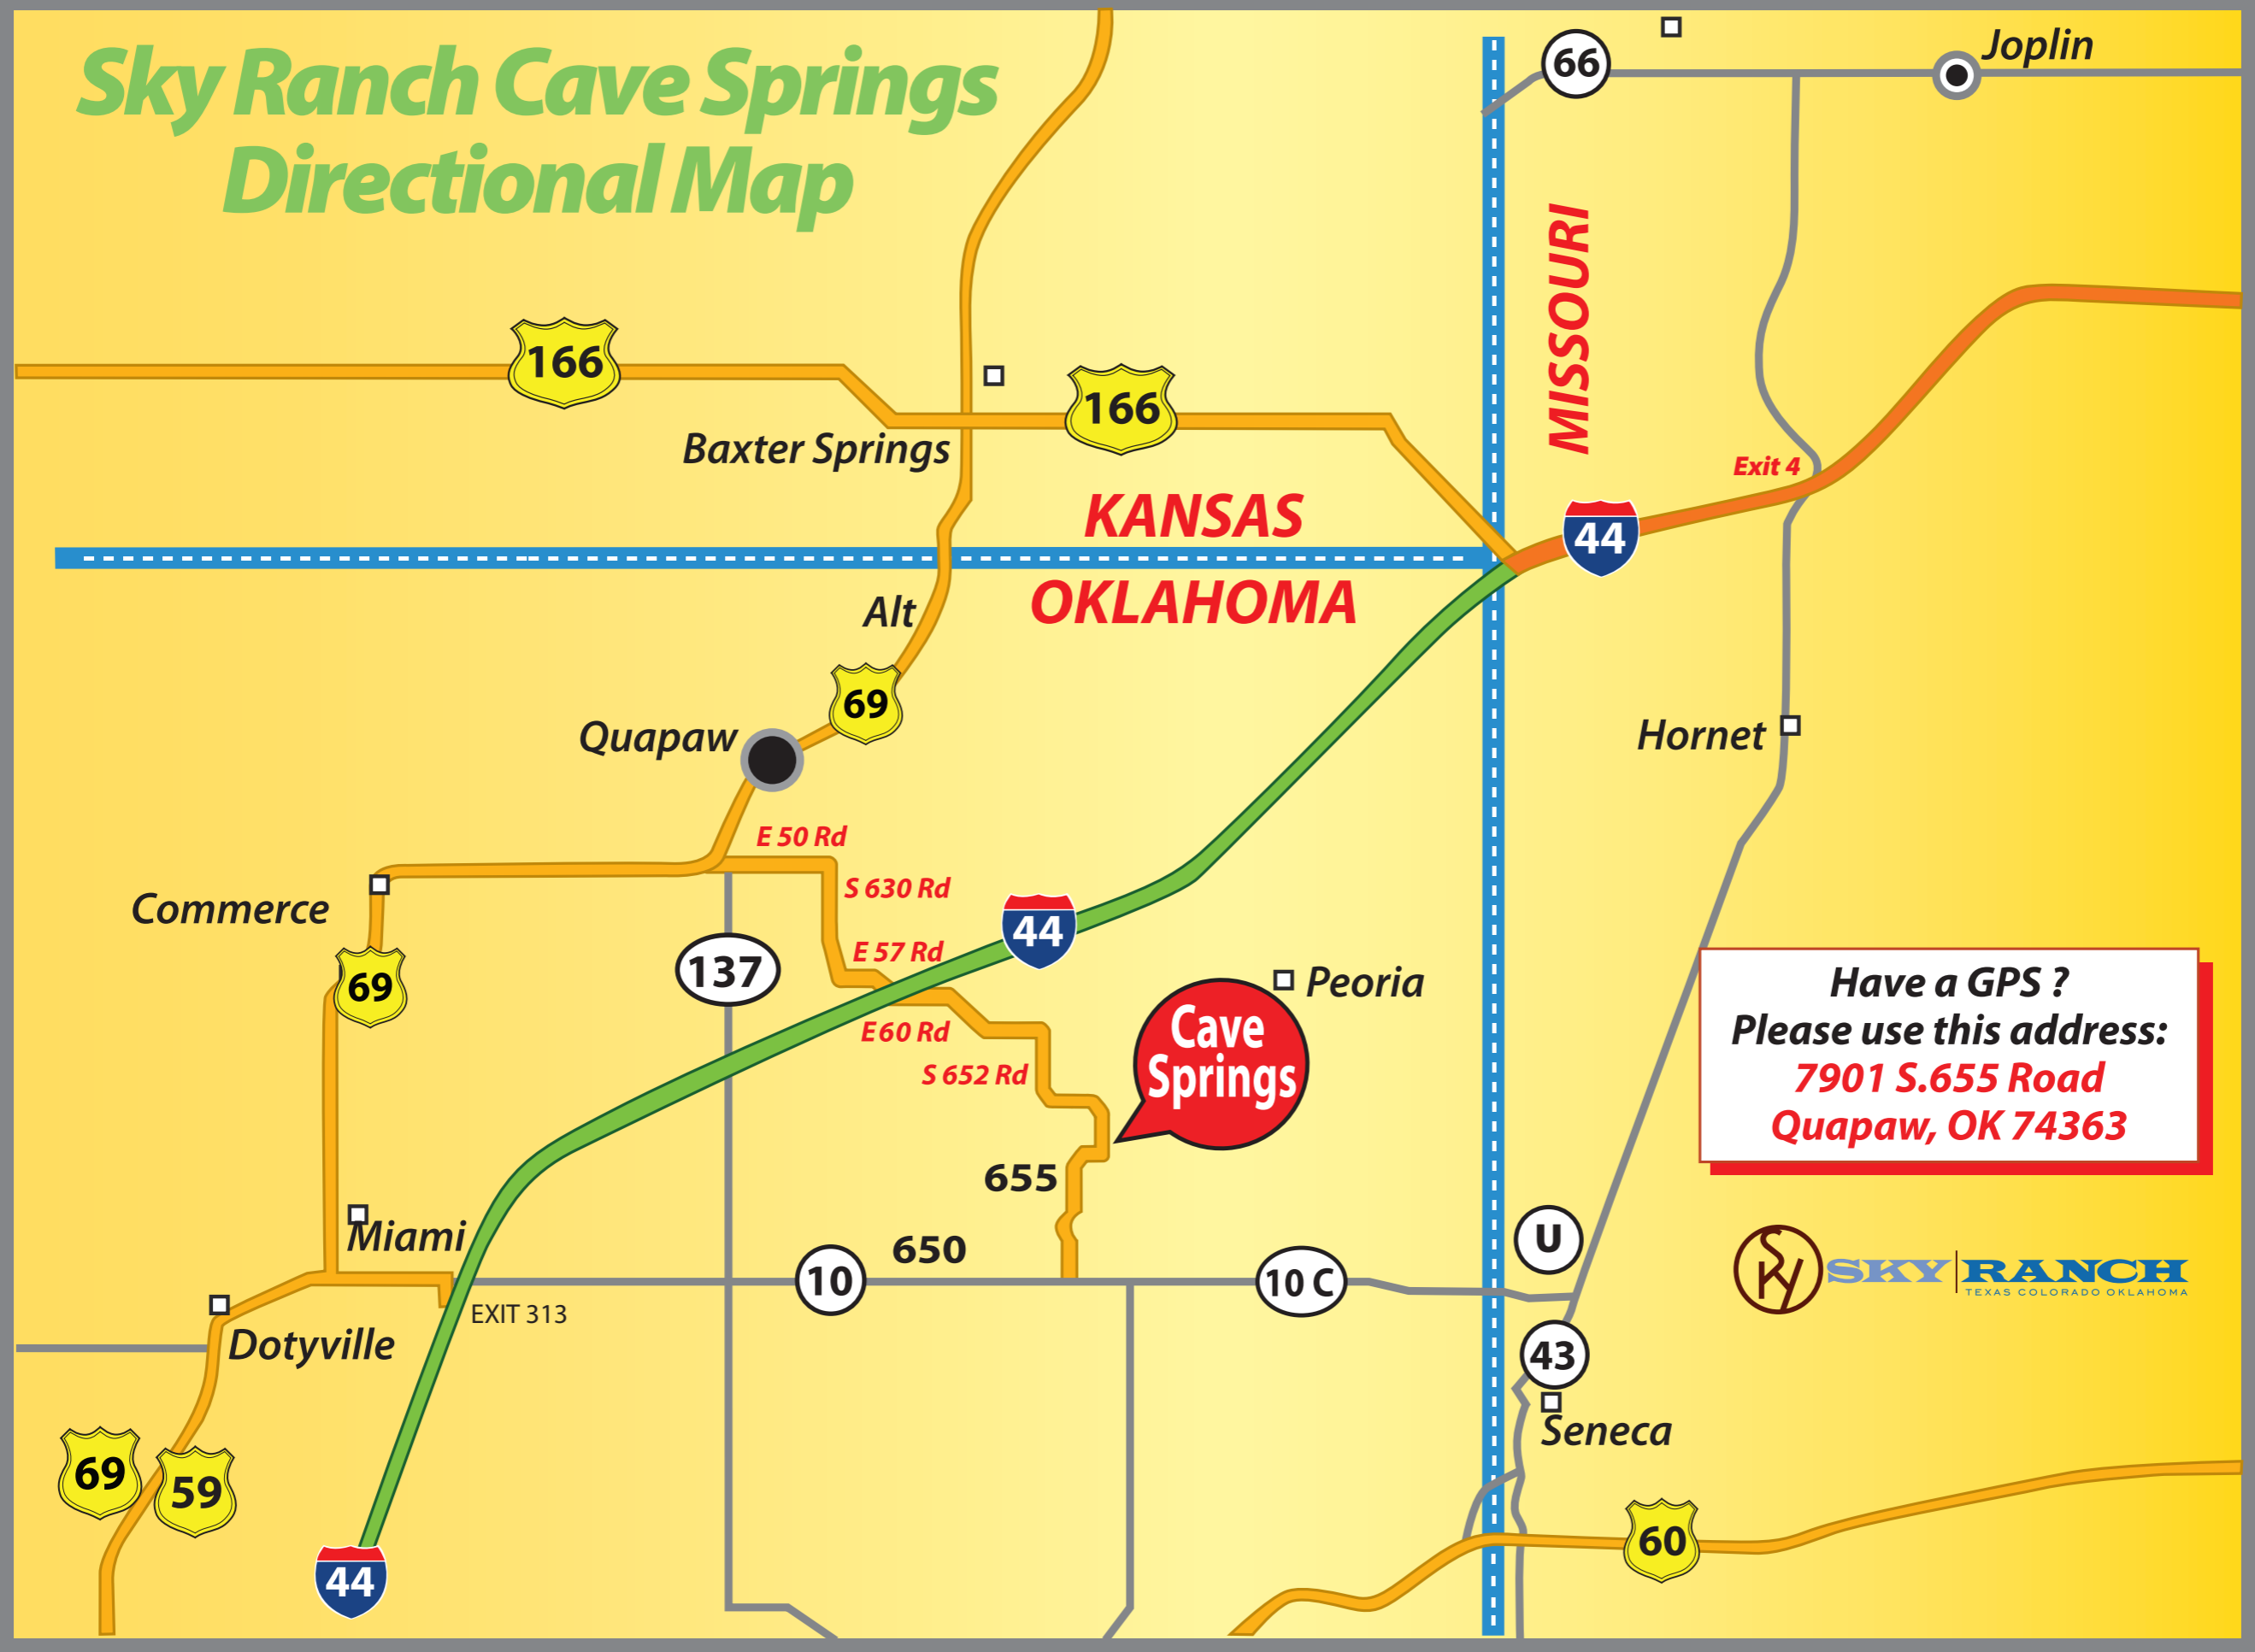

Sky Ranch Cave Springs Directional Map

Have a GPS?
Please use this address:
7901 S.655 Road
Quapaw, OK 74363